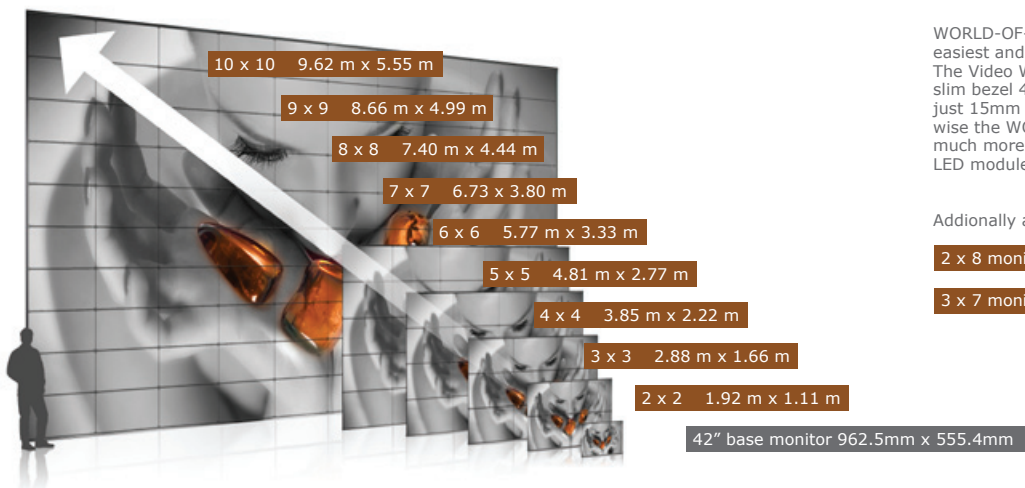

ELECTRONIC SOLUTIONS FOR ADVERTISING MEDIA

VIDEO WALL

NEW DIMENSION
 FOR MEGA PERFORMANCE

TECHNICAL DATA

Scope of supply: Slim bezel 42" monitor with remote control.

+ GENERAL DATA

Model
 Resolution (HxW) & LCD Panel
 Luminance
 Contrast Ratio
 Viewing Angle
 Response Time
 Dimensions (WxHxD)

PC Timing
 Video Timing
 Video Input

- ❑ Up to 1920x1080
- ❑ 480i/p, 576i/p, 720p, 1080i/p
- ❑ HDMI/HDCP, YPbPr, S-Video, Composite, Sync-On-Green (SOG)

+ IN+OUTPUTS

Video Input
 Graphics Input
 Video Output
 Graphics Output
 Audio

Slim bezel design

INSTALLATION POSSIBILITIES

WORLD-OF-SCREENS Video Walls are the most easiest and economic way to build a Video Wall. The Video Walls are created from our special slim bezel 42" monitors WOS NM42F09-S with just 15mm frame thickness. Price/Performance wise the WORLD-OF-SCREENS Video Walls are much more effective than frameless PDP or LED modules. The video format is 16:9.