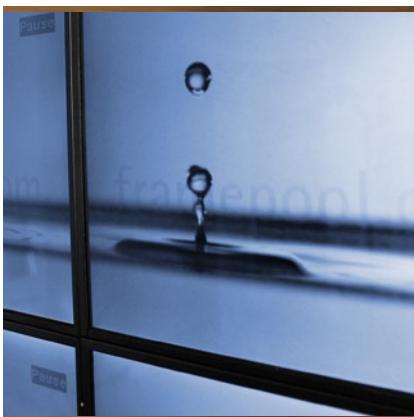

SYMBIOSIS OF REALITY AND ILLUSION

TFT-Screens combined in 3 modules produce the perfect impression of a window view.

In premises without daylight, Video, DVD and PC are able to implement the special spirit, which suits to the event and tempts more consumption.

In addition to their fascinating architectural design attributes, MEDIA WINDOWS are a beautiful eye-catcher to raise the image of your company effectively.

CLIENTELE

Car Dealers and Car Rentals
Furniture Shops and Interior Designers
Hospitals and Health-Resorts
Hotels and Restaurants
Jewellers and Goldsmiths
Railway Stations and Airports
Stores and Outlets
Services Enterprises and Industry
Sports Facilities and Sport Studios